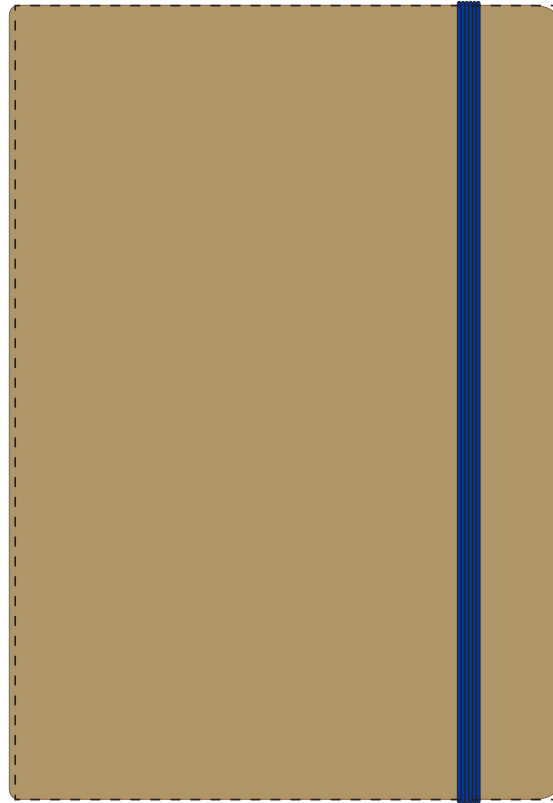

Your Ref:	Quantity:	Product Code: QS0545
Our Ref:	Version: 1	Product Colour: BLUE

PRINTING CONCERNS: SMALL DETAILS WILL FILL**PRODUCT INFO: DUE TO THE NATURE OF THE PRODUCT THE PRINT POSITION MAY VARY BY 2 - 3 MM**

We stock this item in the following colours

**PANTONE REFERENCE(S)**
 Full colour edge to edge printing

ARTWORK SCALE 50%

- CENTRED TO PRINT AREA
- CENTRED TO NOTEBOOK

Product Image for visualisation
- colours may vary

The dashed line is to demonstrate print area and will not appear on your printed item

PLEASE NOTE:

- All colours including print and product are for visual purposes only and should not be regarded as the actual colour of the product and print.
- Some products may vary from batch to batch and may differ from previous orders.
- The colour and texture of a product can also have an effect on the final print colour.
- By approving this order we accept that you understand these terms.

To proceed, please approve visual via the online system.

ARTWORK SCALE 100%
Max print area: 143mm x 210mm